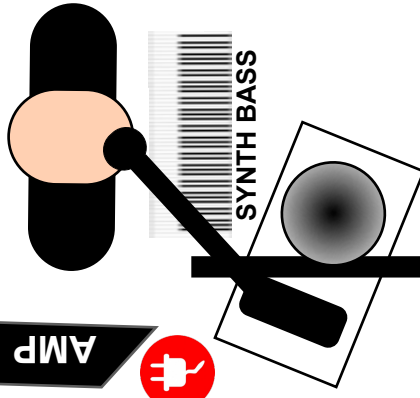

Input List

9 Piece Band

	INSTRUMENT	PREFERRED MIC	ACCEPTABLE MIC
1	Kick Drum	Shure Beta 52 or 91	Tech Choice
2	Snare Drum	Shure 57	Tech Choice
3	Hi-Hat	SM-81	Tech Choice
4	Rack Tom-1	Shure Beta 98 D / S	Tech Choice
5	Rack Tom-2	Shure Beta 98 D / S	Tech Choice
6	Rack Tom-3	Shure Beta 98 D / S	Tech Choice
7	Rack Tom-4 (floor)	Shure Beta 98 D / S	Tech Choice
8	Overhead - (R)	451	Tech Choice
9	Overhead - (L)	451	Tech Choice
10	Drum Machine	DI	Tech Choice
11	Guitar	Tech Choice	Tech Choice
12	Acoustic Guitar	DI	Tech Choice
13	Bass	DI	Tech Choice
14	Synth Bass	DI	Tech Choice
15	Keyboard 1 - L	DI	Tech Choice
16	Keyboard 1 - R	DI	Tech Choice
17	Keyboard 2 - L	DI	Tech Choice
18	Keyboard 2 - R	DI	Tech Choice
19	Track	PCDI	Tech Choice
20	Guitar Vocal	Beta 58 - Wired	Tech Choice
21	Bass Vocal	Beta 58 - Wired	Tech Choice
22	Female BG Vox 1	Wireless Handheld	Tech Choice
23	Female BG Vox 2	Wireless Handheld	Tech Choice
24	Female Lead Vox	Wireless Handheld	Tech Choice
25	Male Lead Vox 1	Wireless Handheld	Tech Choice
26	Male Lead Vox 2	Wireless Handheld	Tech Choice

LINE ONLY - HEADSET - MIX 6

Drum Machine

MIX 4

TRACK

BASS

SYNTH BASS

MIX 2

AMP

GUITAR

MIX 3

MIX 1

MIX 1

MIX 1

EPIC .COM
PARTY BAND

9 PIECE BAND